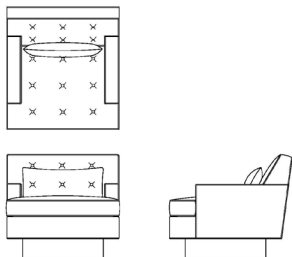

Dune Collection—

DIGBY SWIVEL CHAIR
Richard Shemtov, 2022

dune

DIGBY SWIVEL CHAIR

Richard Shemtov, 2022

Chair upholstered with poly-urethane foam over solid wood frame. Seat cushion in poly/down. Base available in wood veneer or metal.

Size - 32" w X 35" d X 29.5" h
Custom sizes available

Dune Showroom
200 Lexington Ave. T 212 → 925 → 6171
Suite 100 F 212 → 925 → 2273
NY, NY 10016 Dune-NY.com

dune